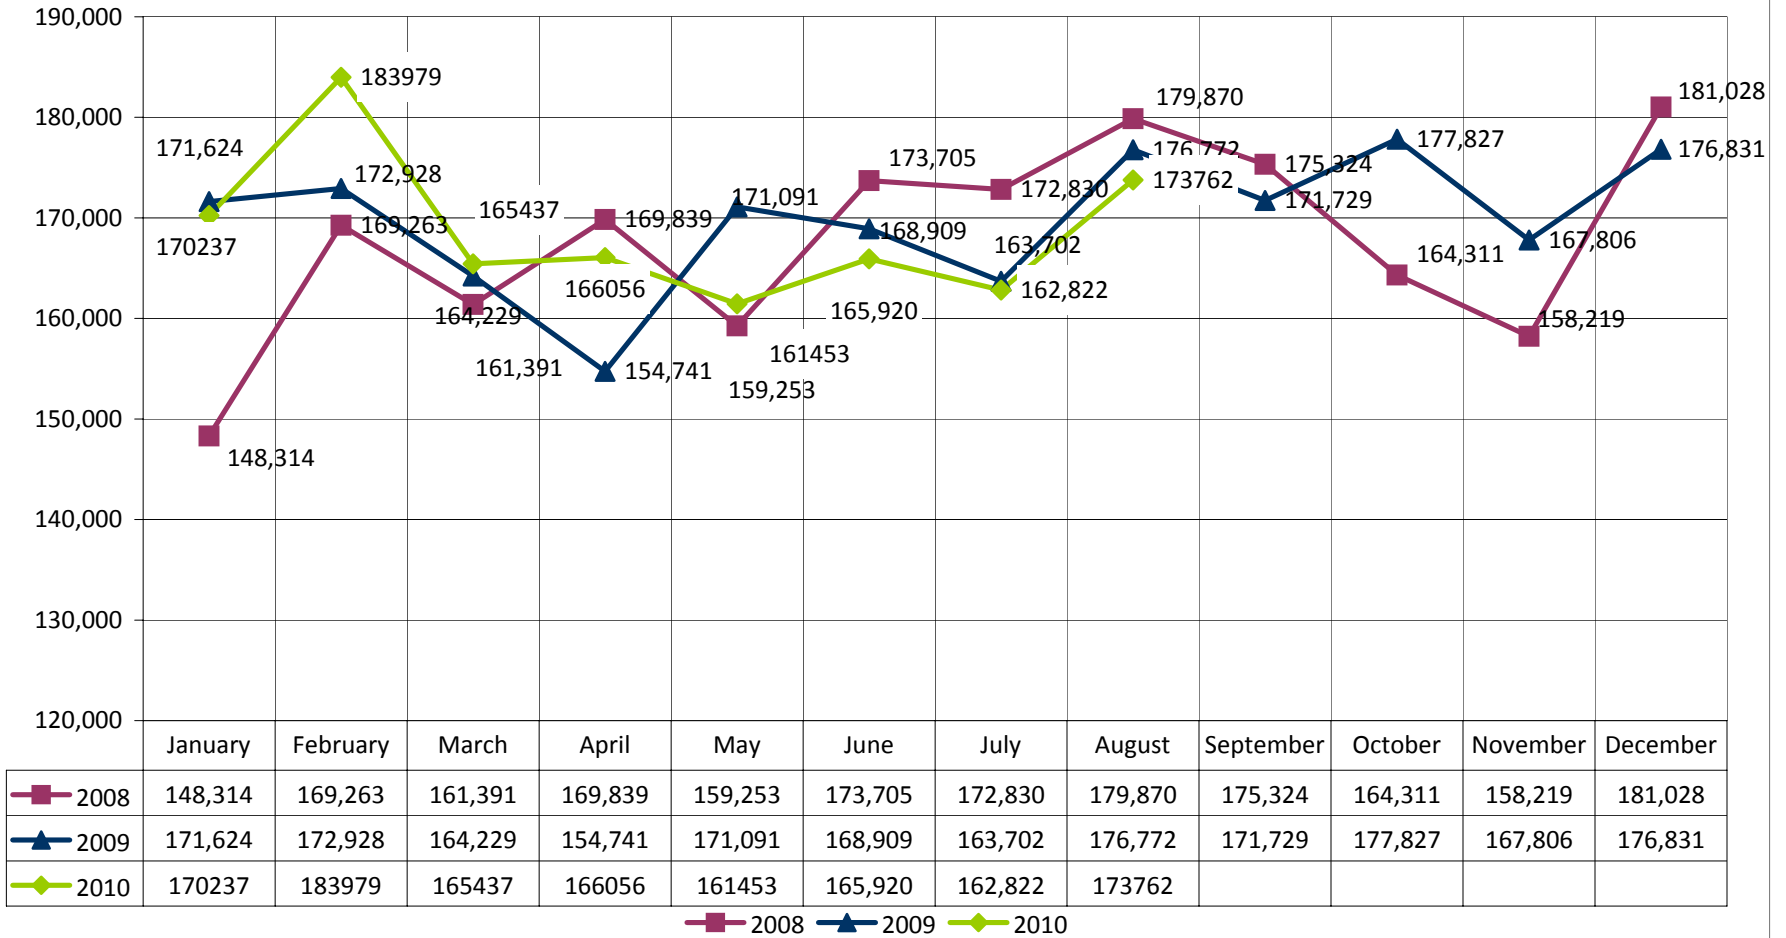

Bryan College Station Real Estate Market Report - Avg Single-Family Price - August 2010

979-589-4487 - <http://MarketReports.SamWhiteRealty.com>

No warranty, representation or guarantee is made by the Bryan-College Station Regional Association of Realtors or the Bryan-College Station Regional Multiple Listing Service, or the members, participants, subscribers, officers, directors or employees of each of those organizations (the Entities), that the information used to create the graphs or charts above was accurate, complete or reliable. The graphs and charts are provided for the convenience and use of the public, but no reliance should be placed upon such information. The Entities disclaim and deny any liability for the use of such graphs, charts or information.